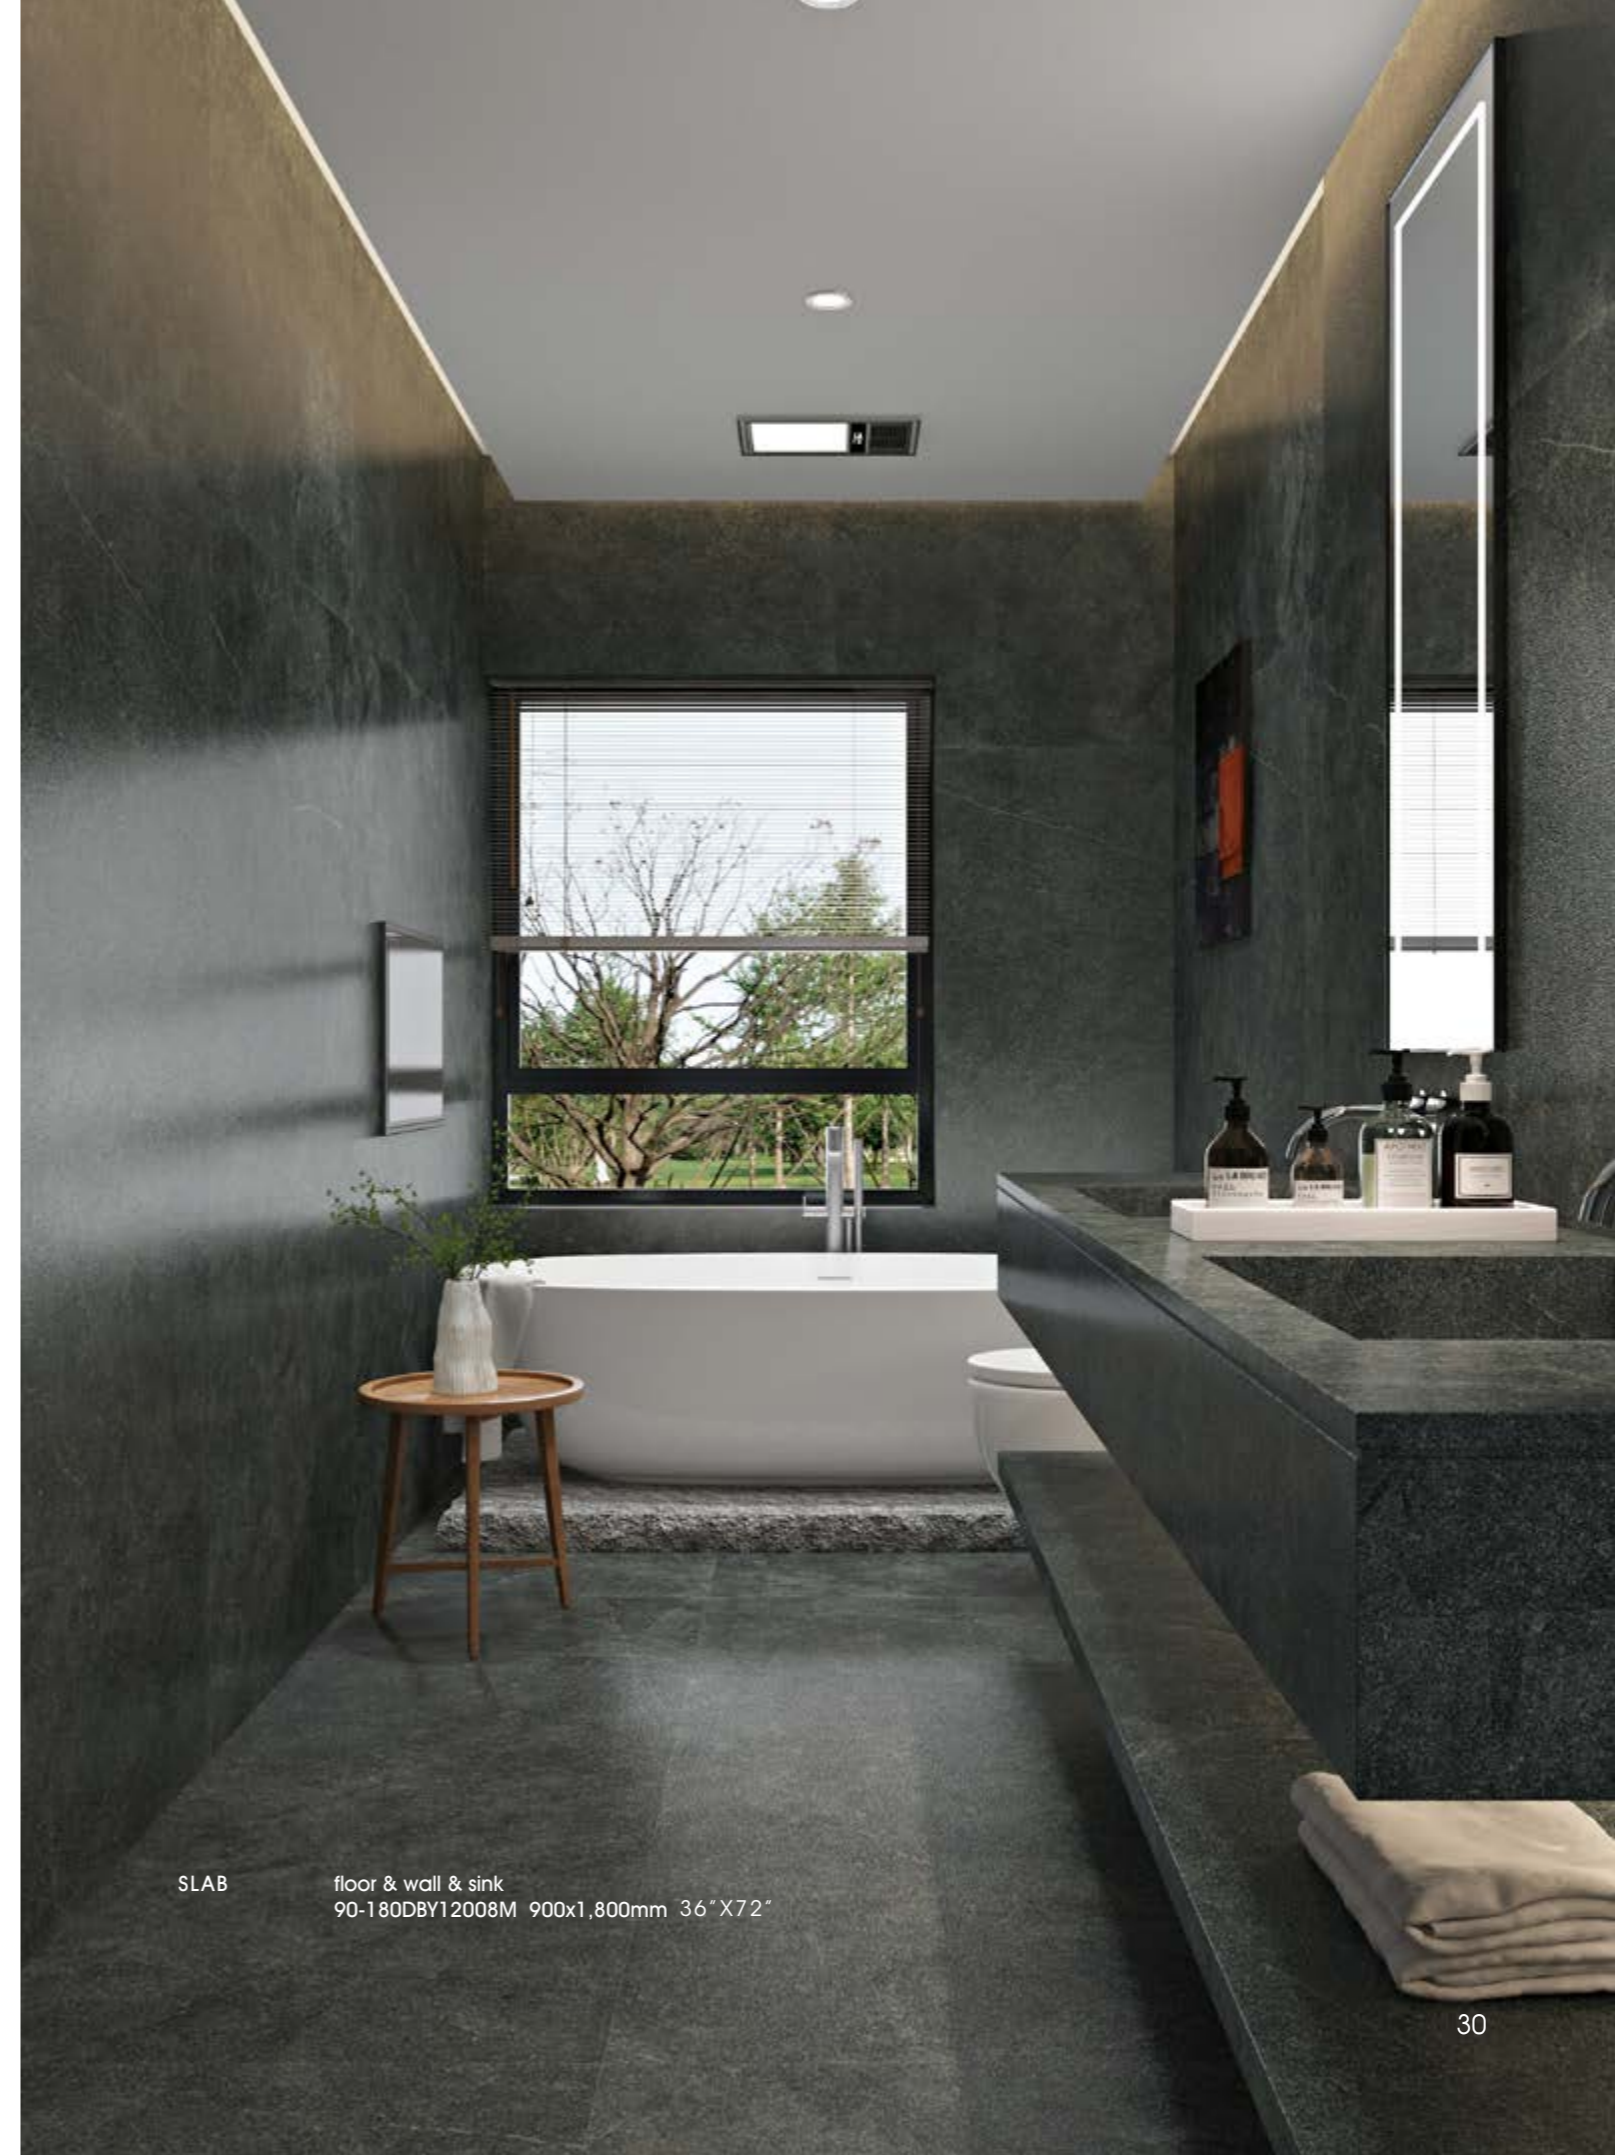

**SLAB**

SLAB floor & wall & sink  
90-180DBY12008M 900x1,800mm 36"X72"

SLAB

Sideboard  
90-180DBY12003M 900x1,800mm 36"X72"

SLAB

wardrobe & island  
90-180DBY12007M 900x1,800mm 36"X72"

# SLAB

12mm

SLAB

## 90-180DBY12000M

900x1,800mm 36"X72" Glazed-Matt Phases:1