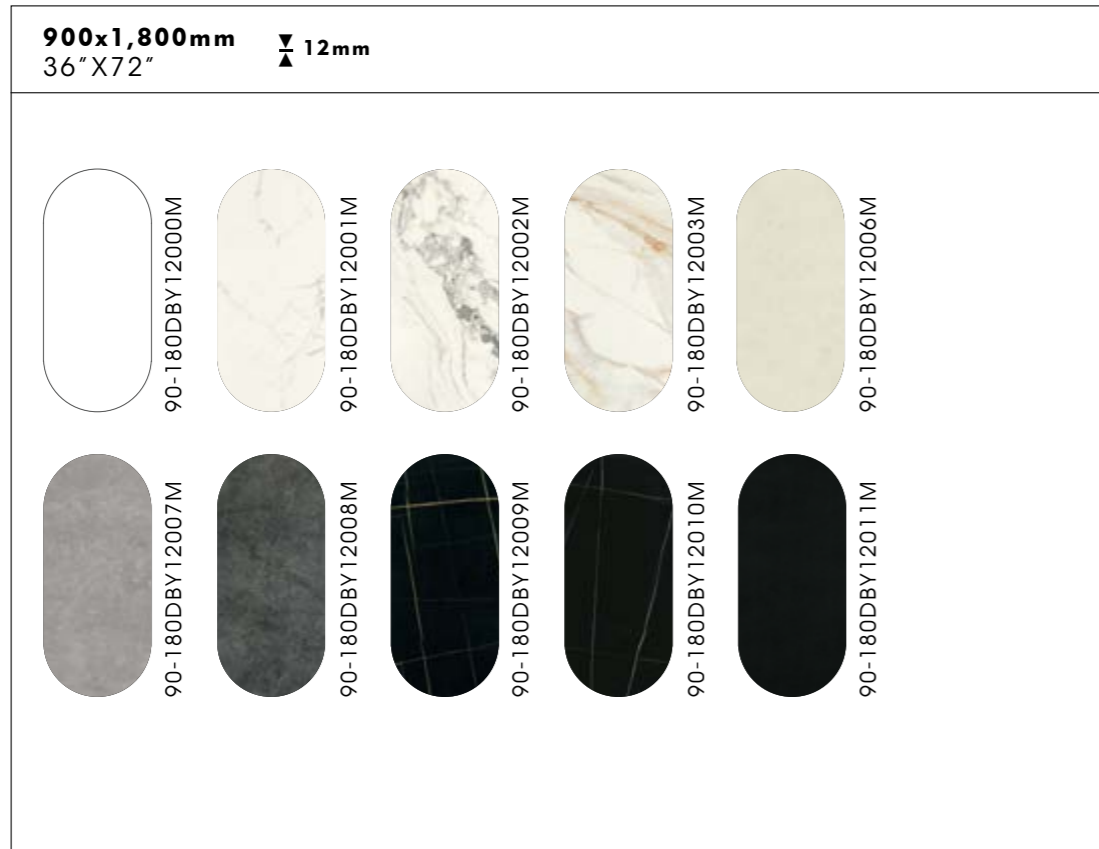

**SLAB**

SLAB floor & wall & sink  
90-180DBY12008M 900x1,800mm 36"X72"

SLAB

Sideboard  
90-180DBY12003M 900x1,800mm 36"X72"

SLAB

wardrobe & island  
90-180DBY12007M 900x1,800mm 36"X72"

# SLAB

12mm

SLAB

## 90-180DBY12000M

900x1,800mm 36"X72" Glazed-Matt Phases:1